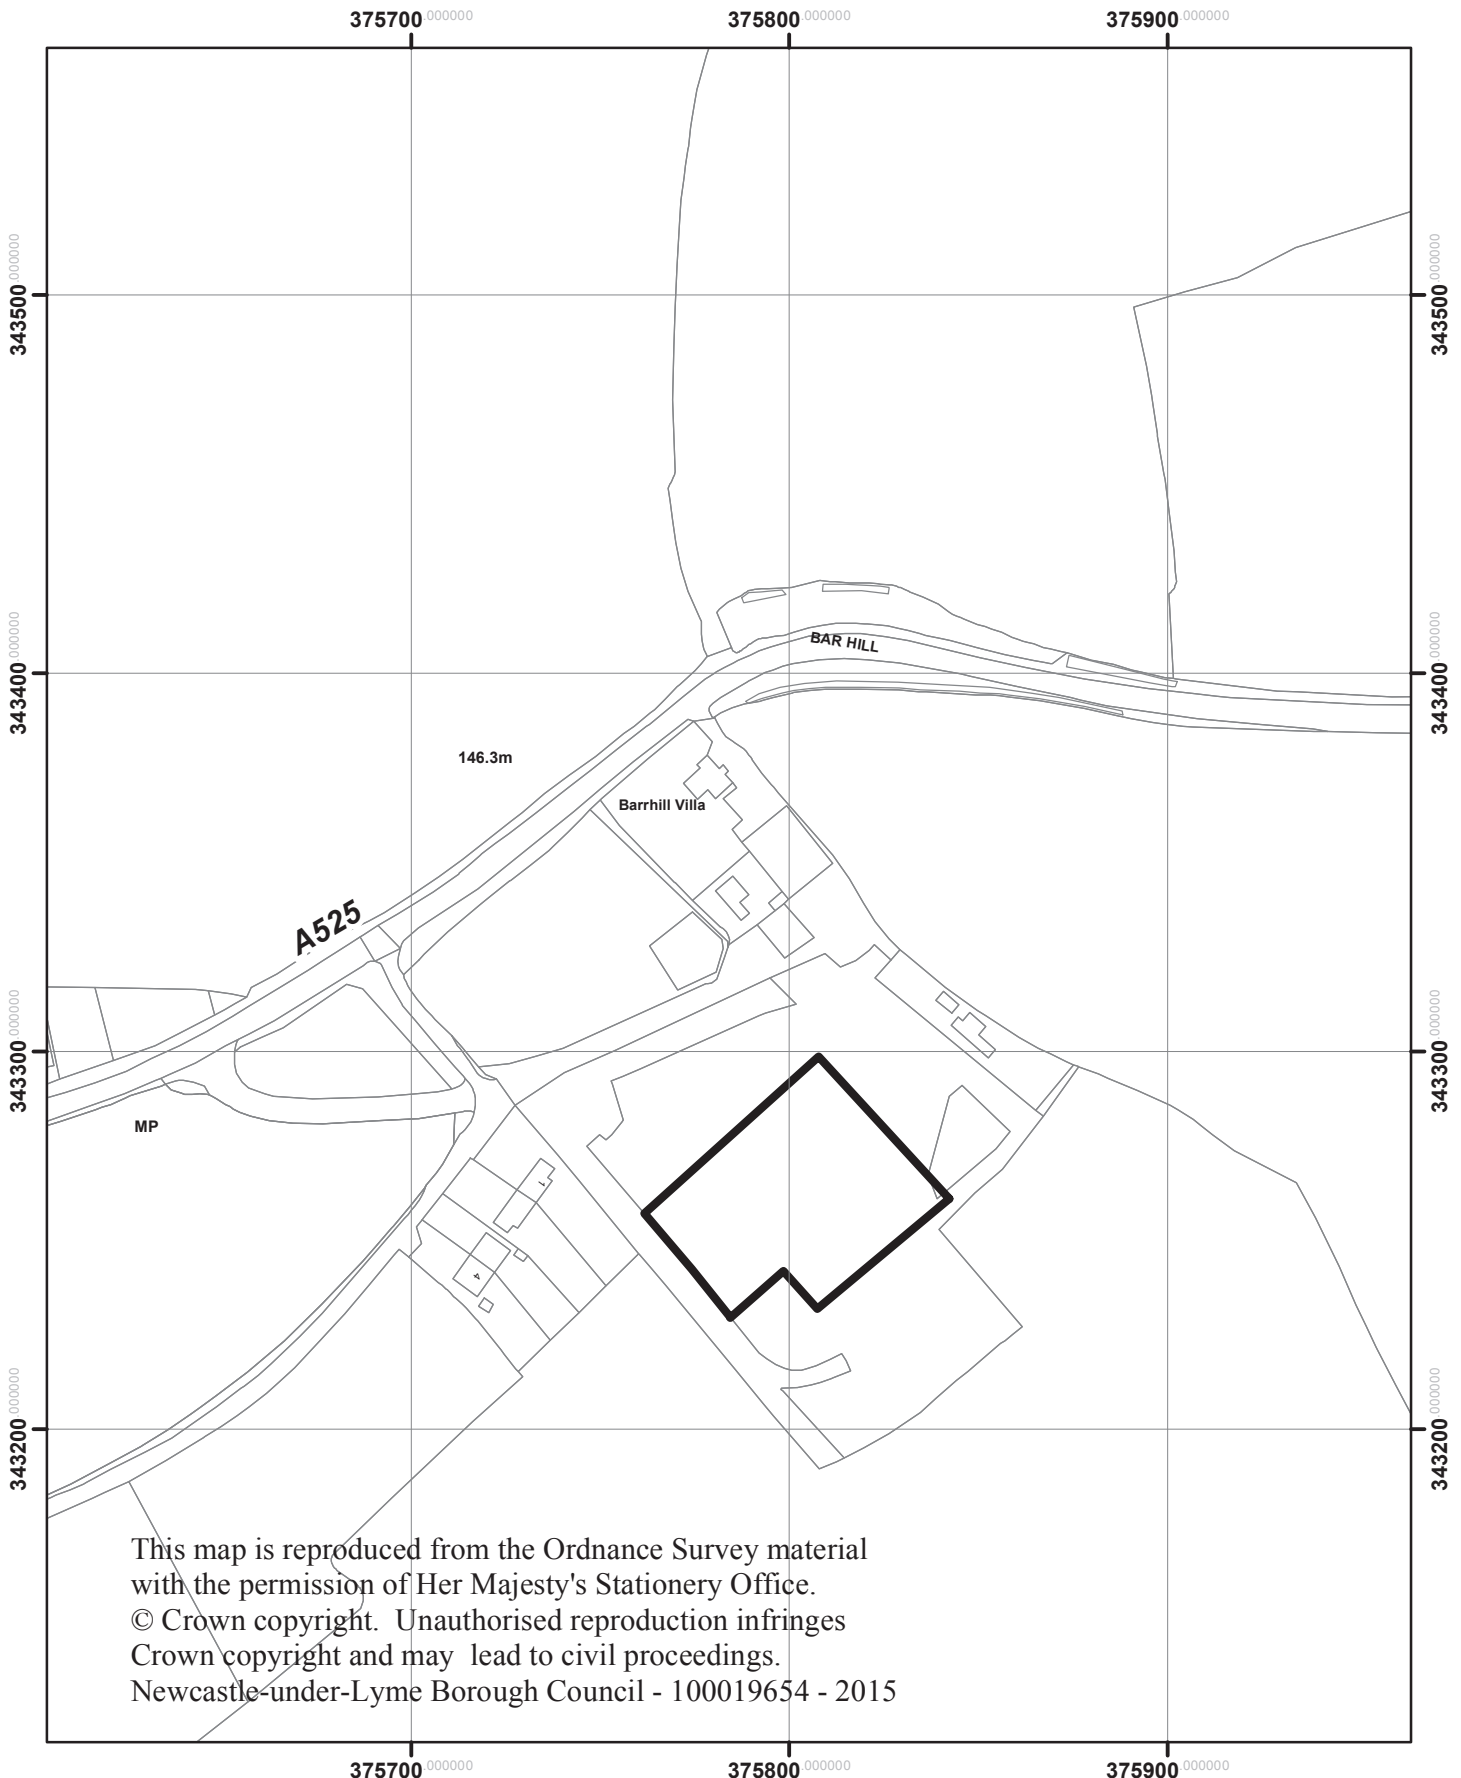

Bar Hill Villa,  
Bar Hill Road,  
Onneley  
15/00638/FUL

Newcastle under Lyme Borough Council  
Planning & Development Services  
Date 15.09.2015

**1:2,000**